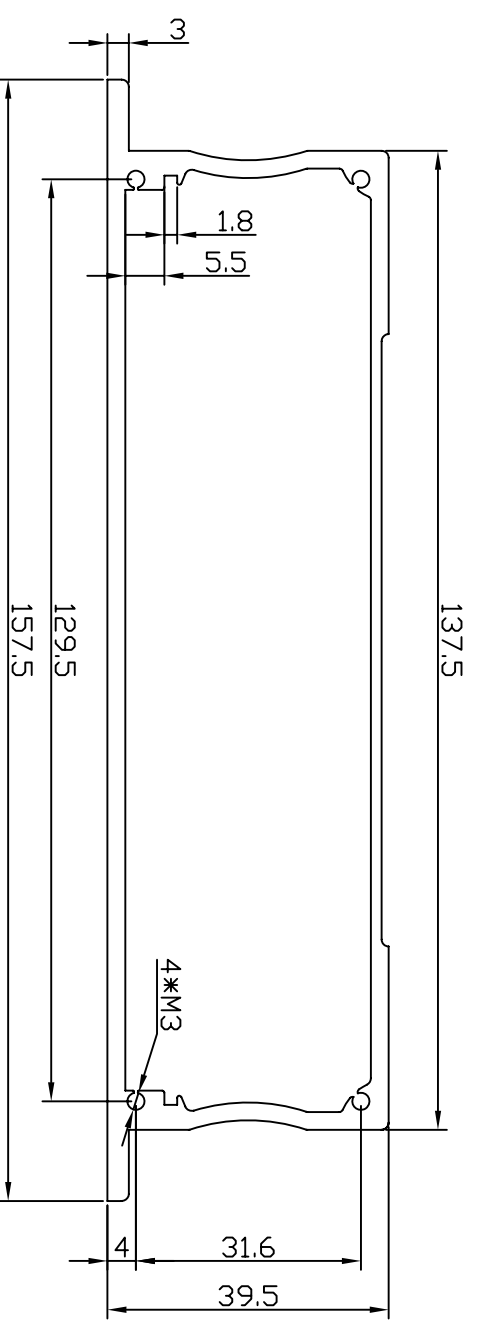

REVISION RECORD				
REV	ECD	DESCRIPTION	DRFT	CHKD

DETACHED LISTS			
MM (INCH)	DRFT	DATE	DATE
0.00 ± 0.02	CHKD	DATE	DATE
0.00 ± 0.1	APPVL	DATE	DATE
ANGLES ± 5°	MATERIAL :	AL	
±	QTY :	1	
±	FINISH :		
±	DRAWING NO. :	AEH092	
±	/PART NO. :	00	
±	DID NOT SCALE DRAWING	SHEET 1	OF 1

埃弗勒斯 EVEREST
WWW.EVERESTCASE.COM

TITLE
AEH092

SIZE
A4

SCALE : 1:1